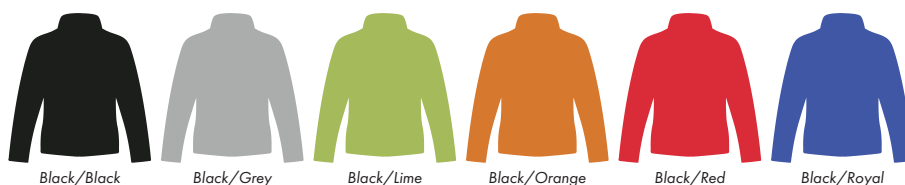

PLEASE NOTE:

- All colours including print and product are for visual purposes only and should not be regarded as the actual colour of the product and print.
- Some products may vary from batch to batch and may differ from previous orders.
- The colour and texture of a product can also have an effect on the final print colour.
- By approving this order we accept that you understand these terms.

1. Your order will not go in to print and production time cannot be confirmed, unless artwork has been approved via the online system.
2. Once printed, artwork cannot be amended, mistakes must be rectified at visual stage.
3. Claims for faulty goods will be honoured, only if the goods are returned to us. We will not issue credits/refunds for items that have been distributed. Please ensure that goods are satisfactory before distribution
4. We are not responsible for delays during transit.

By approving this visual, you are confirming you have thoroughly checked all information, including layout, fonts, spelling, print colours, print size, print position, product, product colour and quantity.

This item is available in the following colours: